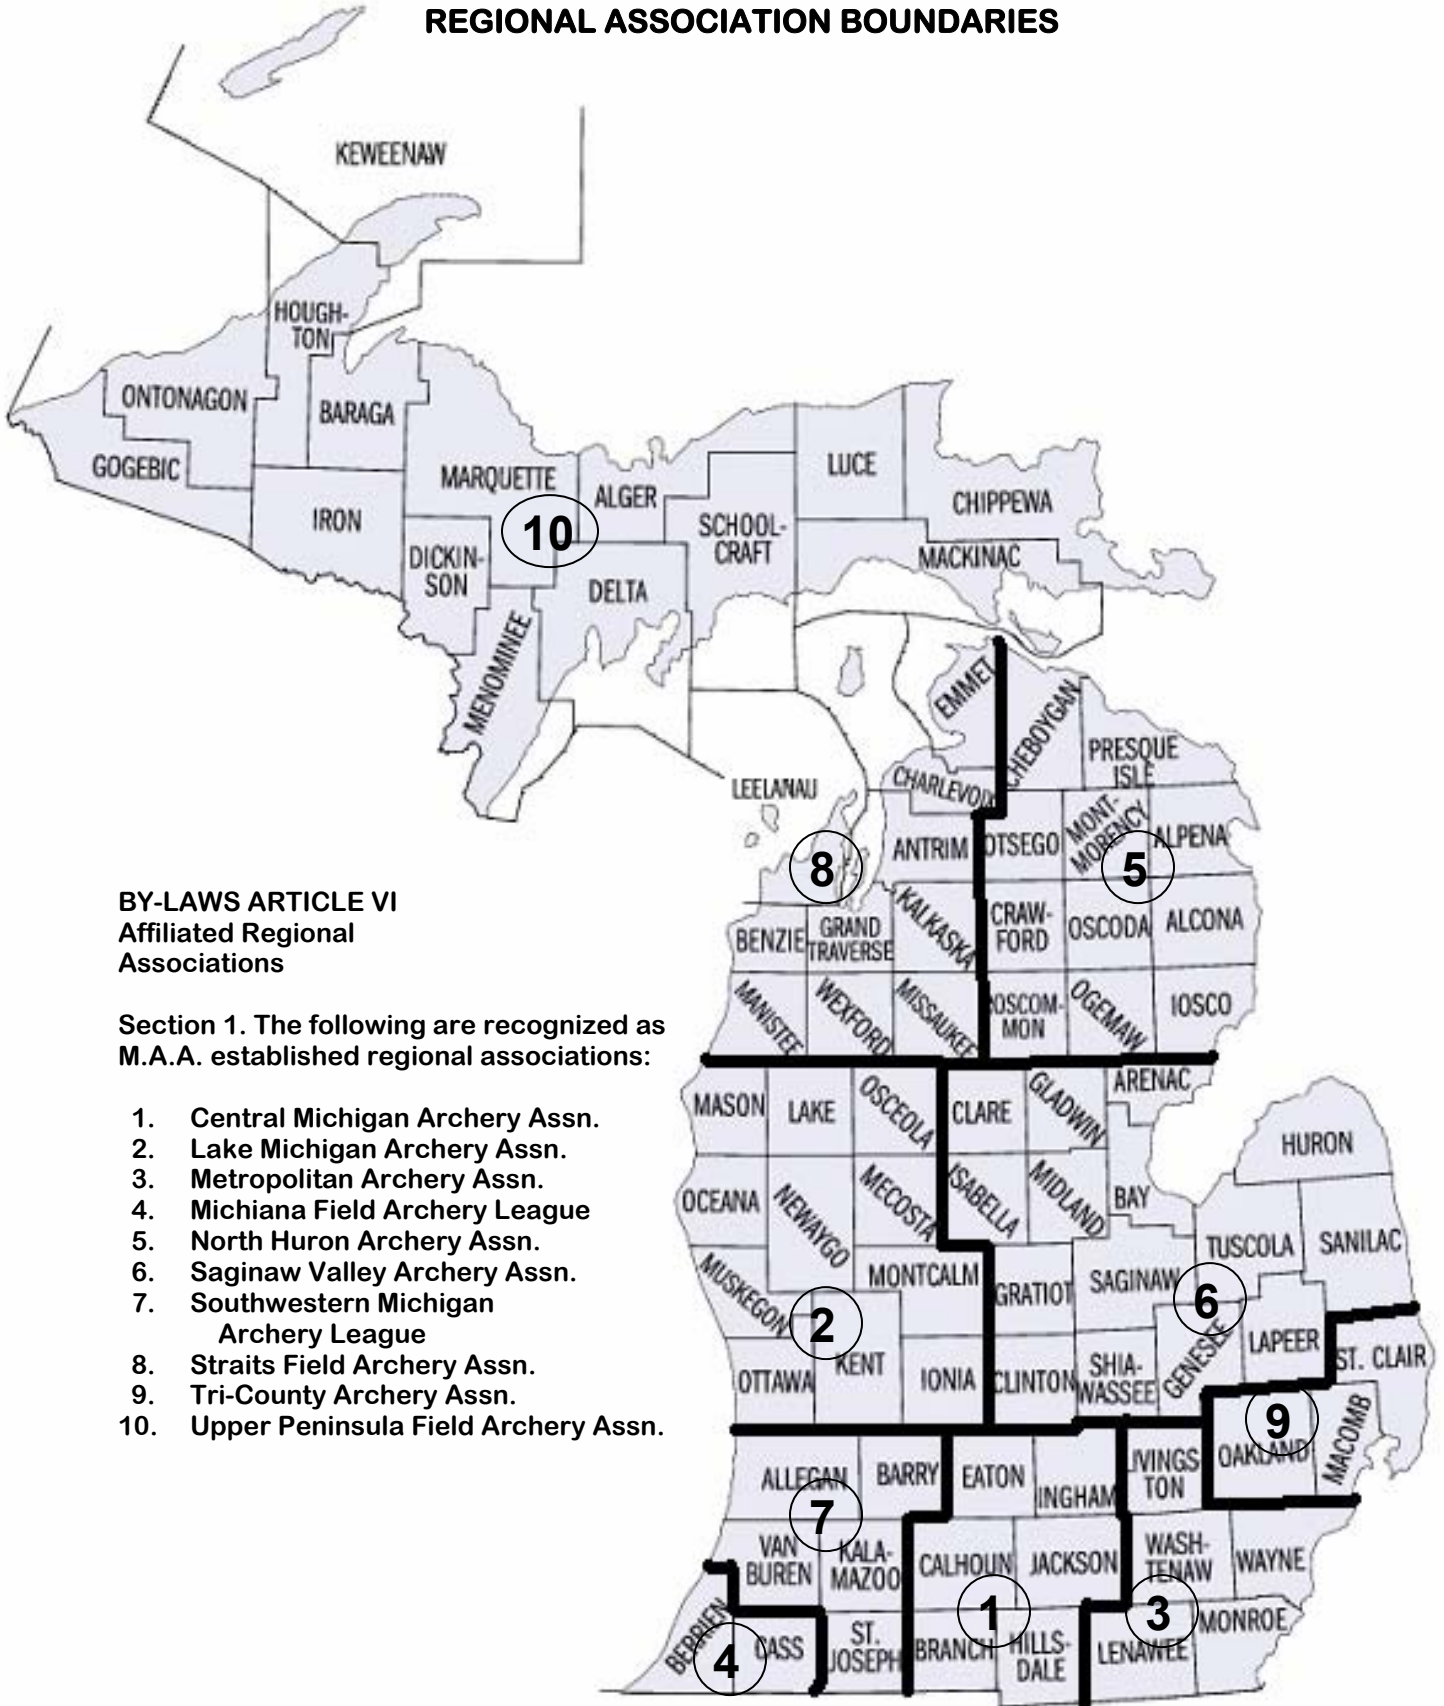

# APPENDIX A

## MICHIGAN ARCHERS ASSOCIATION

### REGIONAL ASSOCIATION BOUNDARIES

#### BY-LAWS ARTICLE VI Affiliated Regional Associations

Section 1. The following are recognized as M.A.A. established regional associations:

1. Central Michigan Archery Assn.
2. Lake Michigan Archery Assn.
3. Metropolitan Archery Assn.
4. Michiana Field Archery League
5. North Huron Archery Assn.
6. Saginaw Valley Archery Assn.
7. Southwestern Michigan Archery League
8. Straits Field Archery Assn.
9. Tri-County Archery Assn.
10. Upper Peninsula Field Archery Assn.